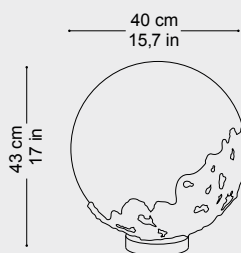

NATALIA

Design Angelo Brotto, 1976

NATALIA

Table

DIMENSION

Glass Diameter: 40 cm / 15,5 In
Weight: 10 kg

LIGHT SOURCES

1x E27/26 MAX 25W LED

NATALIA

Floor

DIMENSION

Height: 175 cm / 69 In
Glass Diameter: 40 cm / 15,5 In
Weight: 18 kg

LIGHT SOURCES

1x E27/26 MAX 25W LED

NATALIA

Suspension

DIMENSION

Height: Customizable
Glass Diameter: 40 cm / 15,5 In
Weight: 10 kg

LIGHT SOURCES

1x E27/26 MAX 25W LED