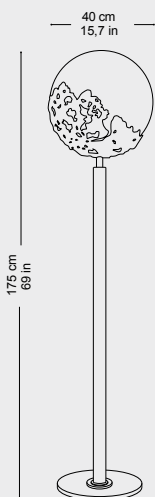

NATALIA

Design Angelo Brotto, 1976

NATALIA

Table

DIMENSION

Glass Diameter: 40 cm / 15,5 In
Weight: 10 kg

LIGHT SOURCES

1x E27/26 MAX 25W LED

NATALIA

Floor

DIMENSION

Height: 175 cm / 69 In
Glass Diameter: 40 cm / 15,5 In
Weight: 18 kg

LIGHT SOURCES

1x E27/26 MAX 25W LED

NATALIA

Suspension

DIMENSION

Height: Customizable
Glass Diameter: 40 cm / 15,5 In
Weight: 10 kg

LIGHT SOURCES

1x E27/26 MAX 25W LED